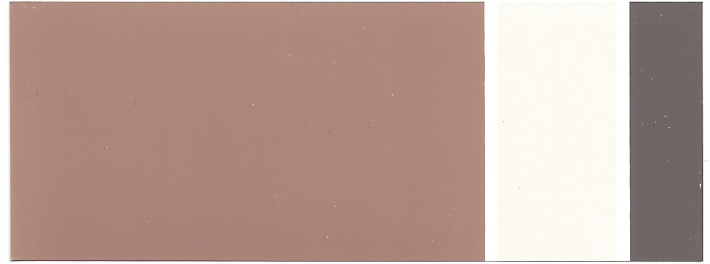

DESERT AND SOUTHWEST STYLE

exterior inland colors

inland color

DESERT AND SOUTHWEST STYLE

Ⓑ

Ⓓ

Ⓐ

BODY	TRIM	ACCENT
Birdseye Maple SW 2834	Lanyard SW 7680	Link Gray SW 6200
Sawdust SW 6158	Nacre SW 6154	Spicy Hue SW 6342
Burlap SW 6137	Jersey Cream SW 6379	Oak Creek SW 7718

TRIM

ACCENT

Bee's Wax
SW 7682

Napery
SW 6386

Black Bean
SW 6006

Brandywine
SW 7710

Dover White
SW 6385

Ligonier Tan
SW 7717

Herbal Wash
SW 7739

Morning Sun
SW 6672

Garden Gate
SW 6167

Ⓑ

Ⓓ

Ⓐ

BODY	TRIM	ACCENT
Renwick Rose Beige SW 2804	Divine White SW 6105	Homestead Brown SW 7515
Pueblo SW 7711	Trusty Tan SW 6087	Bitter Chocolate SW 6013
Baguette SW 6123	Believable Buff SW 6120	Polished Mahogany SW 2838

(B) (T) (A)

(B) (T) (A)

BODY	TRIM	ACCENT
Favorite Tan SW 6157	Tatami Tan SW 6116	Tea Chest SW 6103
Mannered Gold SW 6130	Ivoire SW 6127	Jute Brown SW 6096
Interactive Cream SW 6113	Red Cent SW 6341	Protégé Bronze SW 6153