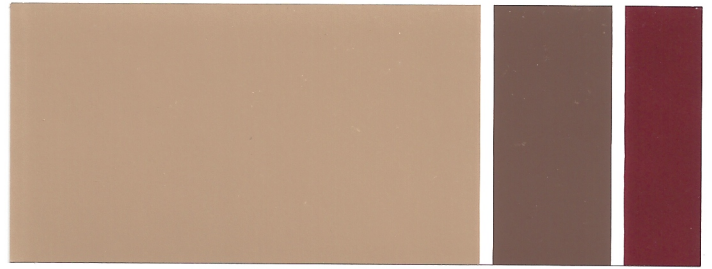

DESERT AND SOUTHWEST STYLE

exterior inland colors

inland color

DESERT AND SOUTHWEST STYLE

Ⓑ

Ⓓ

Ⓐ

BODY	TRIM	ACCENT
Birdseye Maple SW 2834	Lanyard SW 7680	Link Gray SW 6200
Sawdust SW 6158	Nacre SW 6154	Spicy Hue SW 6342
Burlap SW 6137	Jersey Cream SW 6379	Oak Creek SW 7718

BODY	TRIM	ACCENT
Naturel SW 7542	Meadow Trail SW 7737	Manor House SW 7505
Quiver Tan SW 6151	Softer Tan SW 6141	Lanyard SW 7680
Oak Creek SW 7718	Spiced Cider SW 7702	Tiki Hut SW 7509

Ⓑ

Ⓓ

Ⓐ

Due to variations in the printing process, actual colors may vary from those shown in this brochure.

BODY	TRIM	ACCENT
Mesa Tan SW 7695	Grounded SW 6089	Sundried Tomato SW 7585
Concord Buff SW 7684	San Antonio Sage SW 7731	French Roast SW 6069
Netsuke SW 6134	Connected Gray SW 6165	Fiery Brown SW 6055

Ⓑ

Ⓓ

Ⓐ

Ⓑ

Ⓓ

Ⓐ

BODY	TRIM	ACCENT
Smokey Topaz SW 6117	Kilim Beige SW 6106	Distance SW 6243
Hopsack SW 6109	Muslin SW 6133	Homburg Gray SW 7622
Totally Tan SW 6115	Oyster Bar SW 7565	Cyberspace SW 7076

The above scheme is featured on the cover.