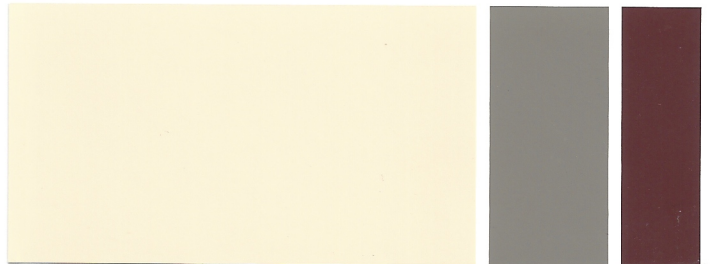

DESERT AND SOUTHWEST STYLE

exterior inland colors

inland color

DESERT AND SOUTHWEST STYLE

Ⓑ

Ⓓ

Ⓐ

BODY	TRIM	ACCENT
Birdseye Maple SW 2834	Lanyard SW 7680	Link Gray SW 6200
Sawdust SW 6158	Nacre SW 6154	Spicy Hue SW 6342
Burlap SW 6137	Jersey Cream SW 6379	Oak Creek SW 7718

BODY	TRIM	ACCENT
Naturel SW 7542	Meadow Trail SW 7737	Manor House SW 7505
Quiver Tan SW 6151	Softer Tan SW 6141	Lanyard SW 7680
Oak Creek SW 7718	Spiced Cider SW 7702	Tiki Hut SW 7509

Ⓑ

Ⓓ

Ⓐ

Due to variations in the printing process, actual colors may vary from those shown in this brochure.

BODY	TRIM	ACCENT
Mesa Tan SW 7695	Grounded SW 6089	Sundried Tomato SW 7585
Concord Buff SW 7684	San Antonio Sage SW 7731	French Roast SW 6069
Netsuke SW 6134	Connected Gray SW 6165	Fiery Brown SW 6055

Ⓑ

Ⓓ

Ⓐ

Ⓑ

Ⓓ

Ⓐ

BODY	TRIM	ACCENT
Smokey Topaz SW 6117	Kilim Beige SW 6106	Distance SW 6243
Hopsack SW 6109	Muslin SW 6133	Homburg Gray SW 7622
Totally Tan SW 6115	Oyster Bar SW 7565	Cyberspace SW 7076

The above scheme is featured on the cover.