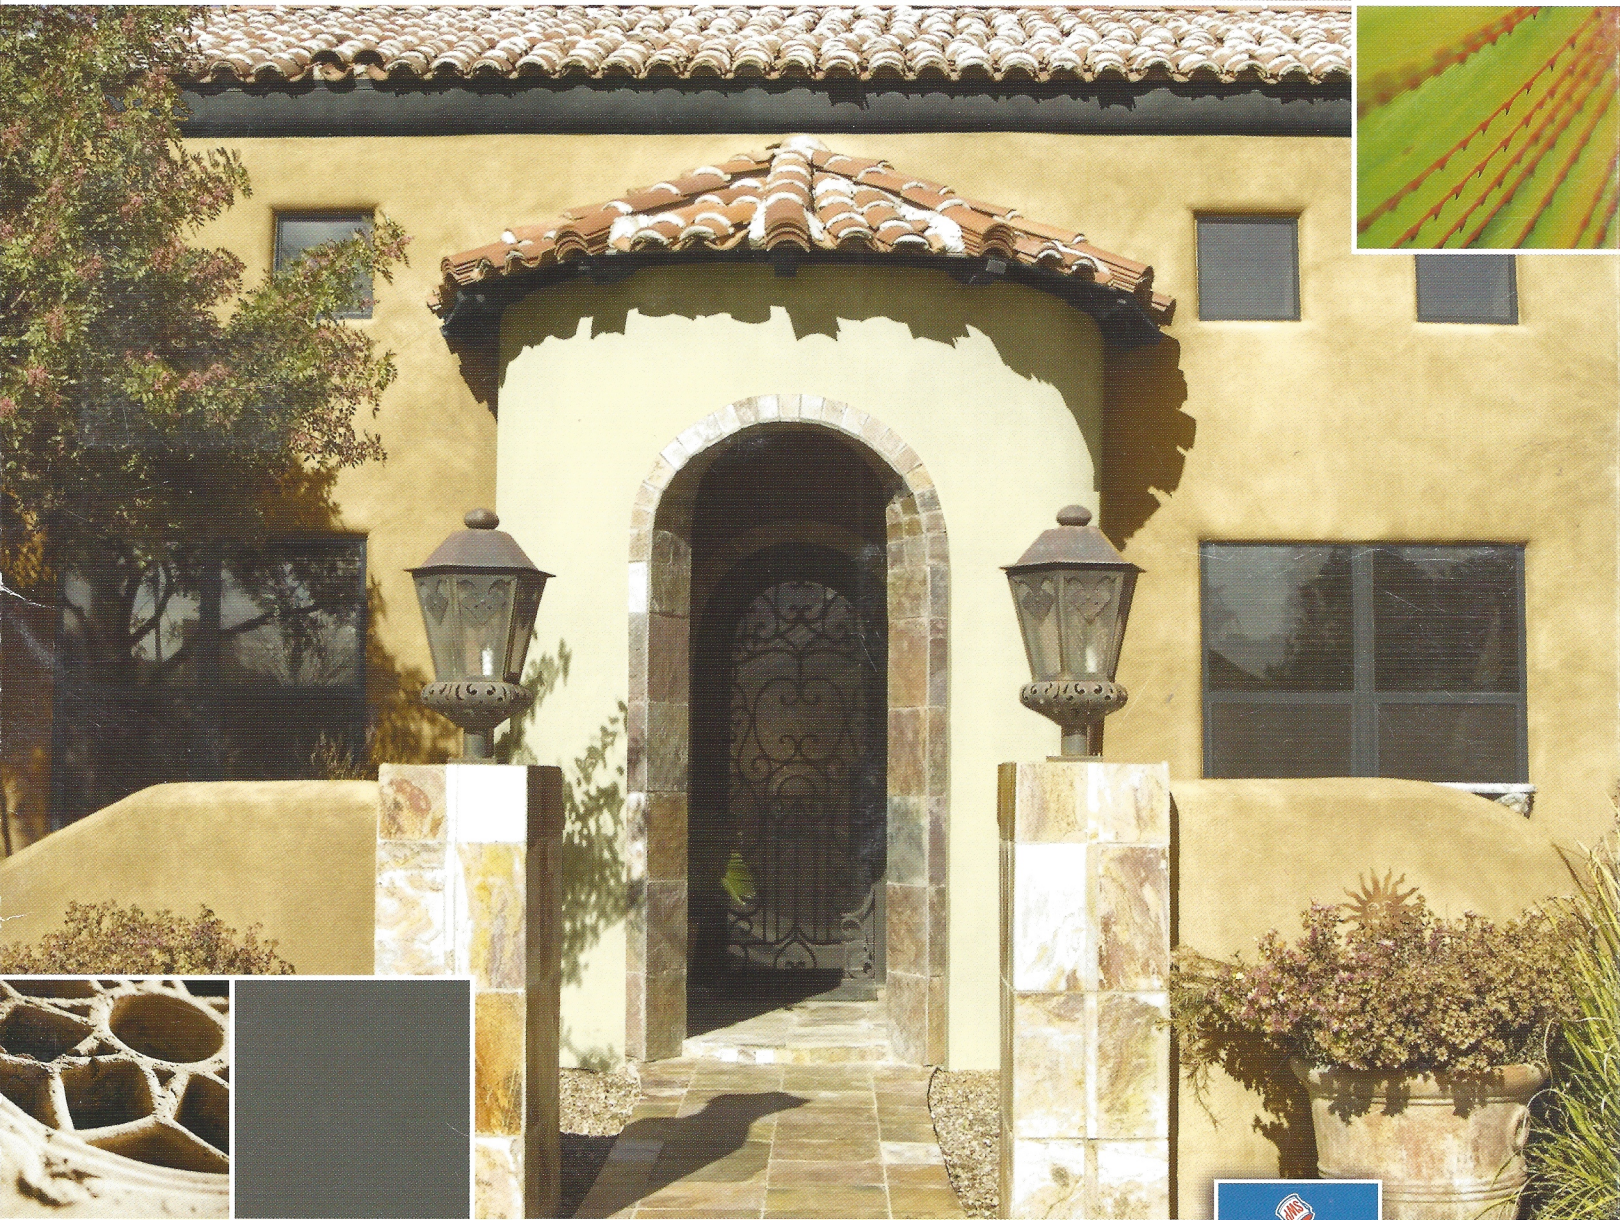

DESERT AND SOUTHWEST STYLE

exterior inland colors

inland color

DESERT AND SOUTHWEST STYLE

Ⓑ

Ⓓ

Ⓐ

BODY	TRIM	ACCENT
Birdseye Maple SW 2834	Lanyard SW 7680	Link Gray SW 6200
Sawdust SW 6158	Nacre SW 6154	Spicy Hue SW 6342
Burlap SW 6137	Jersey Cream SW 6379	Oak Creek SW 7718