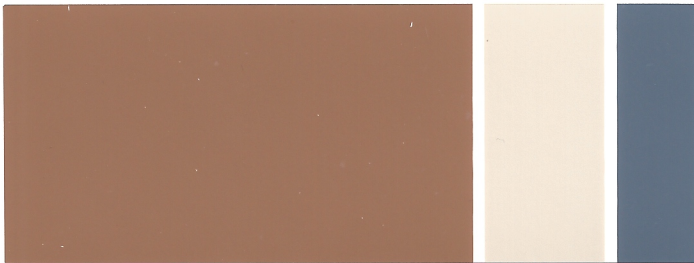

DESERT AND SOUTHWEST STYLE

exterior inland colors

inland color

DESERT AND SOUTHWEST STYLE

Ⓑ

Ⓓ

Ⓐ

BODY	TRIM	ACCENT
Birdseye Maple SW 2834	Lanyard SW 7680	Link Gray SW 6200
Sawdust SW 6158	Nacre SW 6154	Spicy Hue SW 6342
Burlap SW 6137	Jersey Cream SW 6379	Oak Creek SW 7718

BODY	TRIM	ACCENT
Naturel SW 7542	Meadow Trail SW 7737	Manor House SW 7505
Quiver Tan SW 6151	Softer Tan SW 6141	Lanyard SW 7680
Oak Creek SW 7718	Spiced Cider SW 7702	Tiki Hut SW 7509

Ⓑ

Ⓓ

Ⓐ

Due to variations in the printing process, actual colors may vary from those shown in this brochure.

BODY	TRIM	ACCENT
Mesa Tan SW 7695	Grounded SW 6089	Sundried Tomato SW 7585
Concord Buff SW 7684	San Antonio Sage SW 7731	French Roast SW 6069
Netsuke SW 6134	Connected Gray SW 6165	Fiery Brown SW 6055

Ⓑ

Ⓓ

Ⓐ

Ⓑ

Ⓓ

Ⓐ

BODY	TRIM	ACCENT
Smokey Topaz SW 6117	Kilim Beige SW 6106	Distance SW 6243
Hopsack SW 6109	Muslin SW 6133	Homburg Gray SW 7622
Totally Tan SW 6115	Oyster Bar SW 7565	Cyberspace SW 7076

The above scheme is featured on the cover.