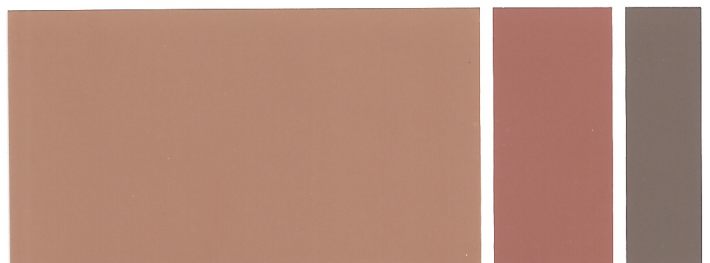

DESERT AND SOUTHWEST STYLE

exterior inland colors

inland color

DESERT AND SOUTHWEST STYLE

Ⓑ

Ⓓ

Ⓐ

BODY	TRIM	ACCENT
Birdseye Maple SW 2834	Lanyard SW 7680	Link Gray SW 6200
Sawdust SW 6158	Nacre SW 6154	Spicy Hue SW 6342
Burlap SW 6137	Jersey Cream SW 6379	Oak Creek SW 7718

BODY	TRIM	ACCENT
Naturel SW 7542	Meadow Trail SW 7737	Manor House SW 7505
Quiver Tan SW 6151	Softer Tan SW 6141	Lanyard SW 7680
Oak Creek SW 7718	Spiced Cider SW 7702	Tiki Hut SW 7509

Ⓑ

Ⓓ

Ⓐ

Due to variations in the printing process, actual colors may vary from those shown in this brochure.

BODY	TRIM	ACCENT
Mesa Tan SW 7695	Grounded SW 6089	Sundried Tomato SW 7585
Concord Buff SW 7684	San Antonio Sage SW 7731	French Roast SW 6069
Netsuke SW 6134	Connected Gray SW 6165	Fiery Brown SW 6055

Ⓑ

Ⓓ

Ⓐ

Ⓑ

Ⓓ

Ⓐ

BODY	TRIM	ACCENT
Smokey Topaz SW 6117	Kilim Beige SW 6106	Distance SW 6243
Hopsack SW 6109	Muslin SW 6133	Homburg Gray SW 7622
Totally Tan SW 6115	Oyster Bar SW 7565	Cyberspace SW 7076

The above scheme is featured on the cover.